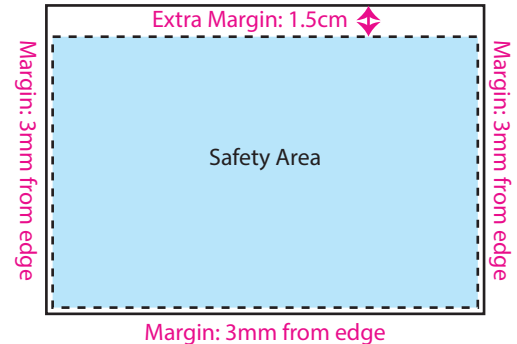

IMPORTANT NOTES

1. There will always be a **1cm~1.5cm margin** on the top of the calendar due to wire O Binding along with the usual 0.3cm margin around the artwork.
2. Images and logo provided **NEEDS to be in high resolution** or in vector.
3. **If your images have text in it, please DO NOT PLACE them near the edge**, preferably 1cm away around all edges.
4. Kindly refer to the picture reference on the right for more information regarding our safety margin / area.