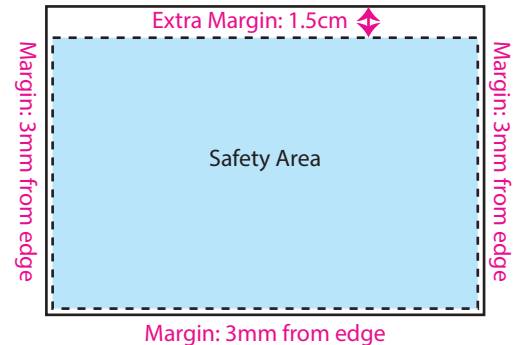

## IMPORTANT NOTES

1. There will always be a **1cm~1.5cm margin** on the top of the calendar due to wire O Binding along with the usual 0.3cm margin around the artwork.
2. Images and logo provided **NEEDS to be in high resolution** or in vector.
3. **If your images have text in it, please DO NOT PLACE them near the edge**, preferably 1cm away around all edges.
4. Kindly refer to the picture reference on the right for more information regarding our safety margin / area.