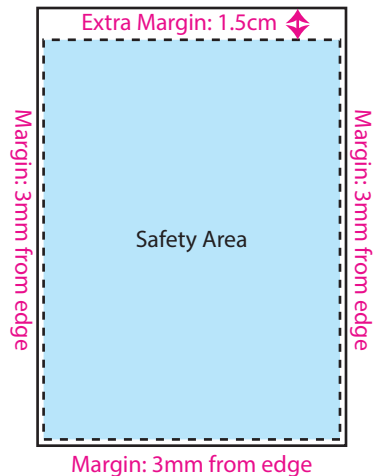

IMPORTANT NOTES

1. There will always be a **1cm~1.5cm margin** on the top of the calendar due to wire O Binding along with the usual 0.3cm margin around the artwork.
2. Images and logo provided **NEEDS to be in high resolution** or in vector.
3. **If your images have text in it, please DO NOT PLACE them near the edge**, preferably 1cm away around all edges.
4. Kindly refer to the picture reference on the right for more information regarding our safety margin / area.