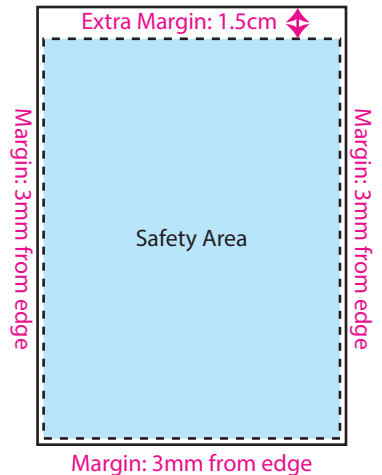

IMPORTANT NOTES

1. There will always be a **1cm~1.5cm margin** on the top of the calendar due to wire O Binding along with the usual 0.3cm margin around the artwork.
2. Images and logo provided **NEEDS to be in high resolution** or in vector.
3. **If your images have text in it, please DO NOT PLACE them near the edge**, preferably 1cm away around all edges.
4. Kindly refer to the picture reference on the right for more information regarding our safety margin / area.