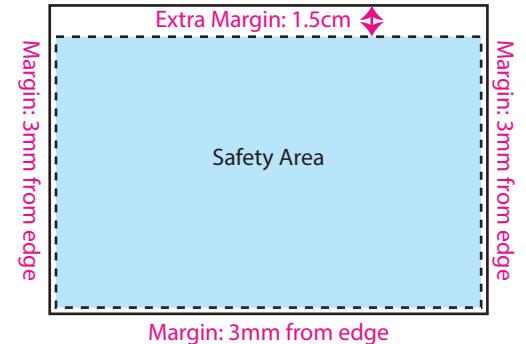

IMPORTANT NOTES

1. There will always be a **1cm~1.5cm margin** on the top of the calendar due to wire O Binding along with the usual 0.3cm margin around the artwork.
2. Images and logo provided **NEEDS to be in high resolution** or in vector.
3. **If your images have text in it, please DO NOT PLACE them near the edge**, preferably 1cm away around all edges.
4. Kindly refer to the picture reference on the right for more information regarding our safety margin / area.

Picture 01
14.4cm(w) x15.4cm(h)

2025 CALENDAR

Picture 02
11.2cm(w) x 15.4cm(h)

Note

PRINT

A series of horizontal dotted lines for writing.

January 2025

Su	Mo	Tu	We	Th	Fr	Sa
			1	2	3	4
5	6	7	8	9	10	11
12	13	14	15	16	17	18
19	20	21	22	23	24	25
26	27	28	29	30	31	