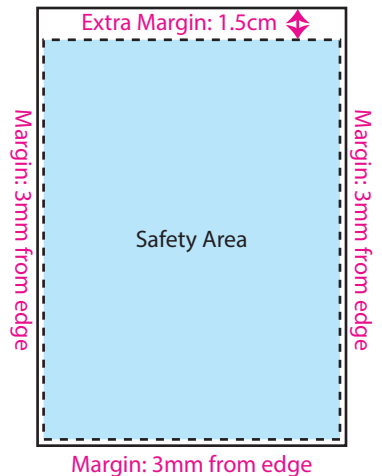

## IMPORTANT NOTES

1. There will always be a **1cm~1.5cm margin** on the top of the calendar due to wire O Binding along with the usual 0.3cm margin around the artwork.
2. Images and logo provided **NEEDS to be in high resolution** or in vector.
3. **If your images have text in it, please DO NOT PLACE them near the edge**, preferably 1cm away around all edges.
4. Kindly refer to the picture reference on the right for more information regarding our safety margin / area.

Picture 01  
14cm(w) x 12cm(h)