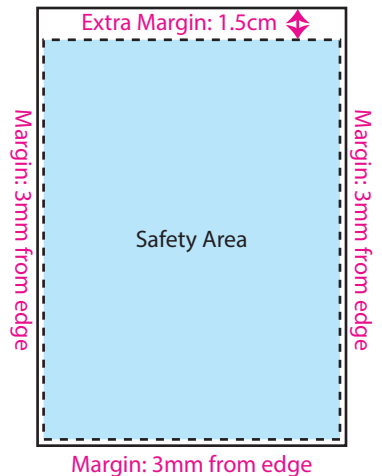

IMPORTANT NOTES

1. There will always be a **1cm~1.5cm margin** on the top of the calendar due to wire O Binding along with the usual 0.3cm margin around the artwork.
2. Images and logo provided **NEEDS to be in high resolution** or in vector.
3. **If your images have text in it, please DO NOT PLACE them near the edge**, preferably 1cm away around all edges.
4. Kindly refer to the picture reference on the right for more information regarding our safety margin / area.